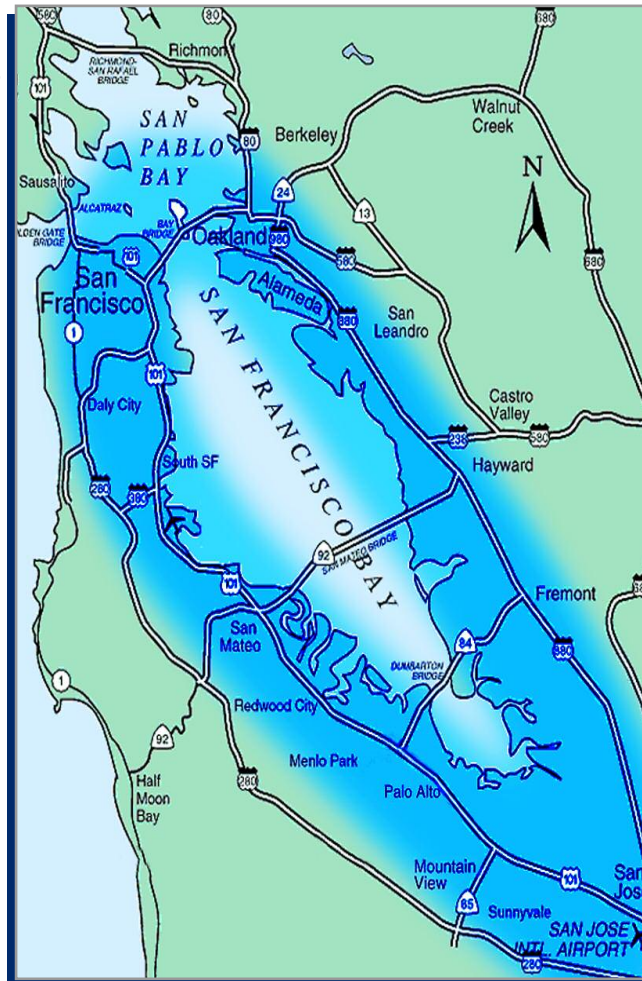

SERVICE FEATURES

- Symmetrical speeds up to 5 Mbps
- Service availability within WiLine's Network coverage area
- Secure and encrypted transmission
- 24 x 7 support
- All necessary equipment provided (WiLine software, SU, tripod, GPS, battery charger, inverter, network maps and soft carrying case)

WiLine Nomadic Network Extender Coverage Area